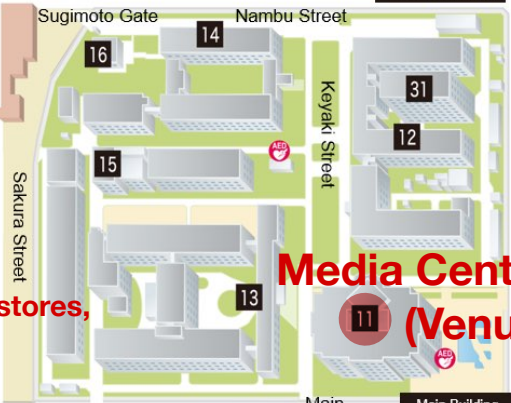

Direction  
JR Tennoji Station

JR Sugimotocho  
Station East Exit

**Lunch box, Curry**

**To OMU Guest House**

JR Hanwa Line  
Sugimotocho  
Station

West Exit

**Convenience stores,  
Ramen,  
Omelet rice,  
Curry**

**Media Center  
(Venue)**

**North Cafeteria**

JR Hanwa Line

**Metasequoia  
(Banquet)**

**South Cafeteria,  
University co-op**

Direction  
JR Sakai Station