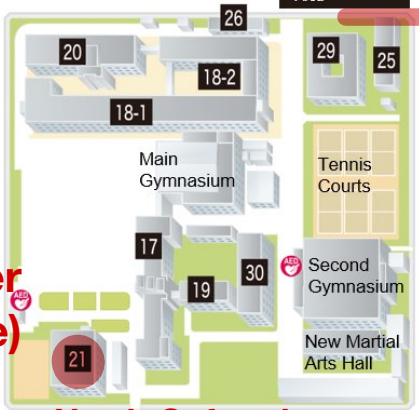

Direction  
JR Tennoji Station

JR Sugimotocho  
Station East Exit

**Lunch box, Curry**

**To OMU Guest House**

JR Hanwa Line  
Sugimotocho  
Station

West Exit

**Convenience stores,  
Ramen,  
Omelet rice,  
Curry**

**Media Center  
(Venue)**

**North Cafeteria**

JR Hanwa Line

**Metasequoia  
(Banquet)**

**South Cafeteria,  
University co-op**

Direction  
JR Sakai Station