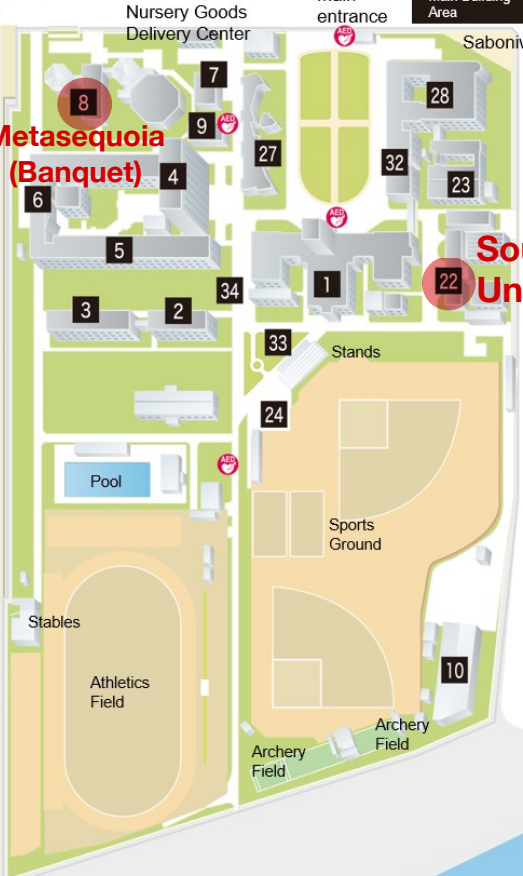

Direction  
JR Tennoji Station

JR Sugimotocho  
Station East Exit

**Lunch box, Curry**

**To OMU Guest House**

JR Hanwa Line  
Sugimotocho  
Station

West Exit

**Convenience stores,  
Ramen,  
Omelet rice,  
Curry**

**Media Center  
(Venue)**

**North Cafeteria**

JR Hanwa Line

**Metasequoia  
(Banquet)**

**South Cafeteria,  
University co-op**

Direction  
JR Sakai Station